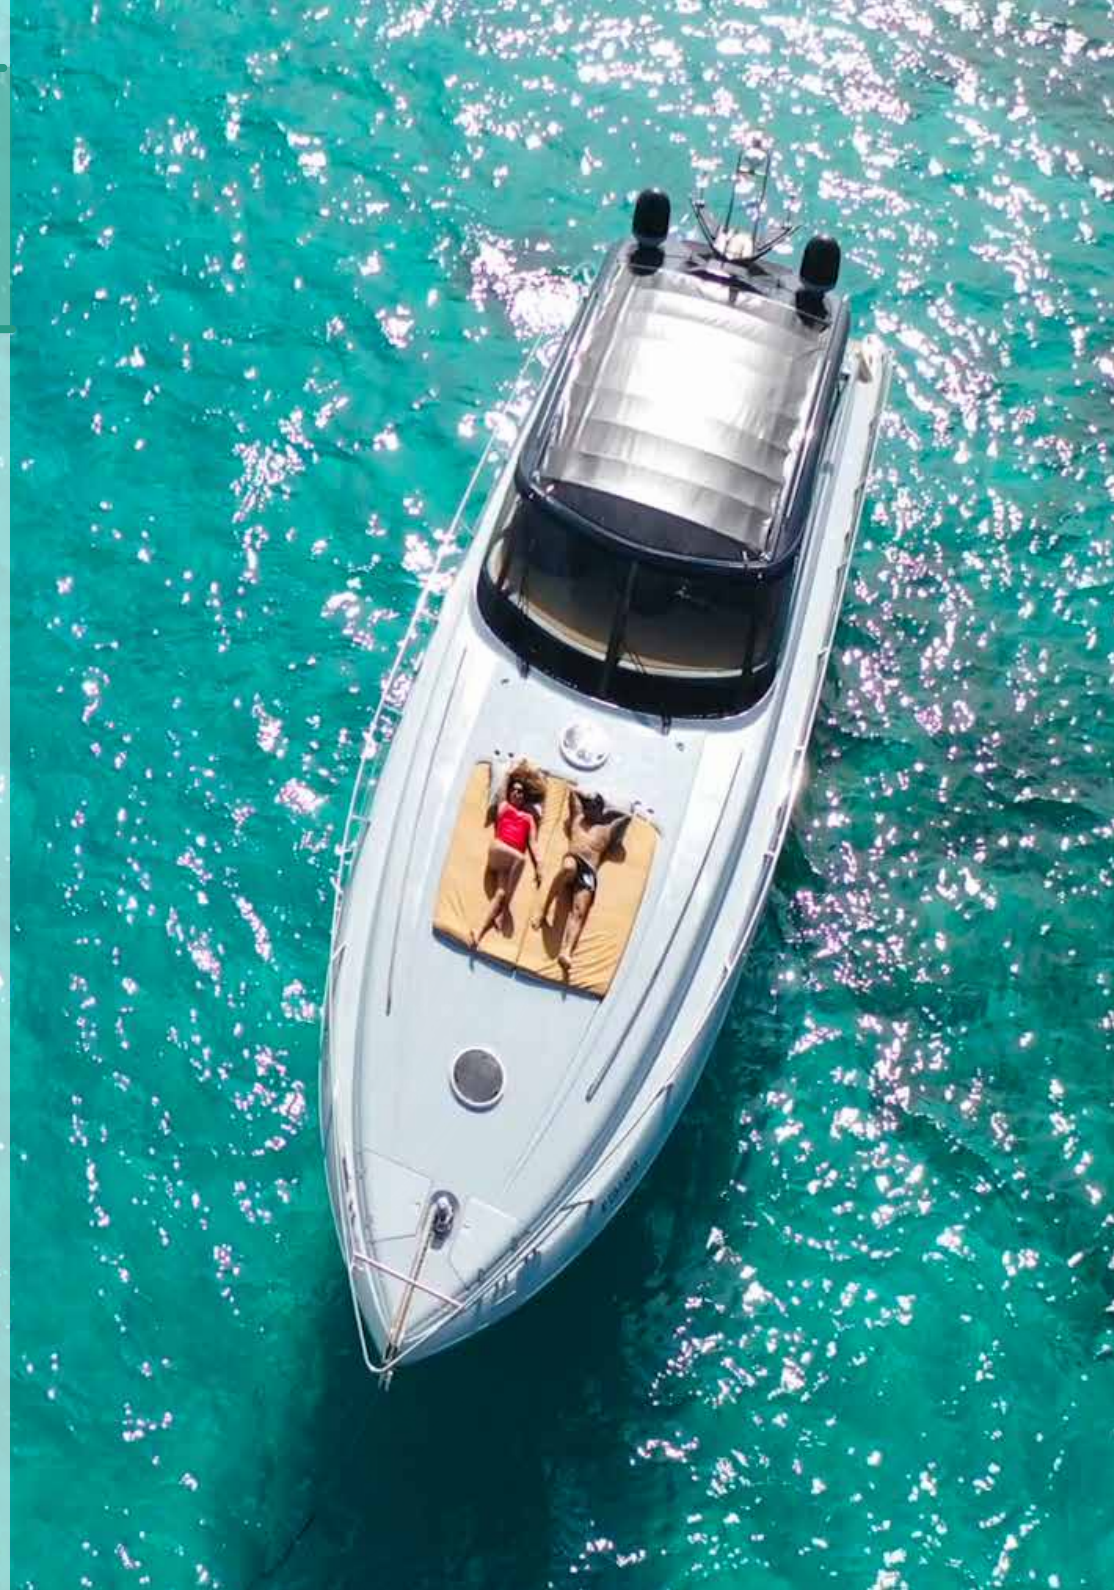

DADDY COOL

Princess V58

Ficha técnica/ Technical specs

Modelo/Model:	Princess V58
Eslora/Length:	18,2 m
Manga/Beam:	4,6 m
Capacidad/ Guests:	Día/ Day 12 + 2 pax Noche/ Night 6 pax
Camarotes/Cabins:	2 doble + 1 twin
Baños/Bathrooms:	2
Velocidad crucero/ Cruising speed:	20 Nudos/knots
Consumo/ Fuel consumption:	250 L /h